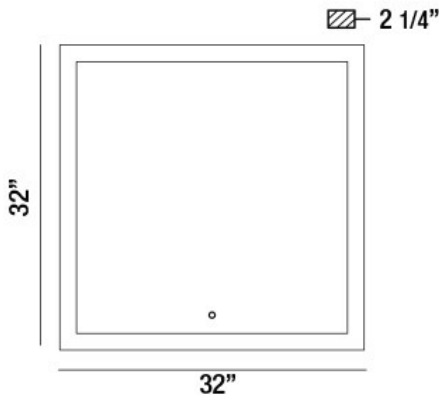

PROJECT INFORMATION

Job Name: Date: Type:

Comments: