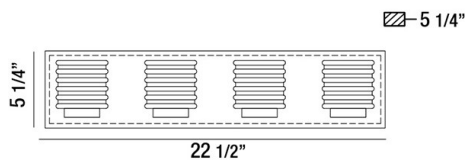

ANCONA, 23" VANITY LIGHT

PRODUCT DETAILS

No.	:	31791-014
Product Color	:	CHROME
Product Material	:	METAL
Shade / Accent Colour	:	CLEAR
Shade / Accent Material	:	ACRYLIC
Width	:	22.5"
Height	:	5.25"
Ext	:	5.25"
Weight	:	7lbs

LIGHT SOURCE DETAILS

Light Source Type	:	INTEGRATED LED
Input Voltage	:	120V
Bulb Voltage	:	120V
Total Wattage	:	40W
Initial Lumens	:	2450lm
Kelvin	:	3000K
CRI	:	80+
Dimmable	:	Yes

OPTIONS AVAILABLE

ITEM NO.	FINISH	SHADE
31791-014	CHROME	CLEAR
38498-015	CHROME	

TECHNICAL DETAILS

Canopy / Backplate Length	:	22.594"
Canopy / Backplate Height	:	0.75"
Canopy / Backplate Width	:	5.094"
Adjustable Lamp Head	:	No
Mounting	:	Up
Approval	:	

PROJECT INFORMATION

 Job Name: Date: Type: