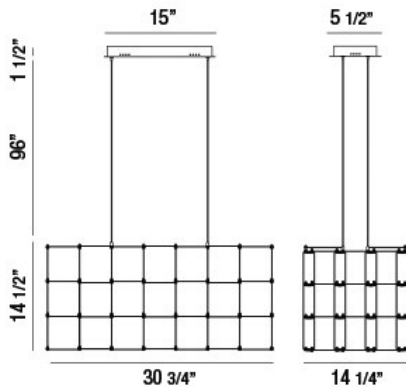

LINWOOD, 31" RECTANGULAR CHANDELIER

PRODUCT DETAILS

No.	:	33717-012
Product Color	:	CHROME
Product Material	:	METAL
Length	:	30.75"
Width	:	14.25"
Height	:	14.5"
Overall Height	:	112"
Weight	:	11.7lbs

LIGHT SOURCE DETAILS

Light Source Type	:	INTEGRATED LED
Input Voltage	:	120V
Bulb Voltage	:	120V
Socket Type	:	LED
Total Wattage	:	26W
Delivered Lumens	:	1920lm
Kelvin	:	4000K
CRI	:	90+
Dimmable	:	Yes

OPTIONS AVAILABLE

ITEM NO.	FINISH	SHADE
33717-012	CHROME	

TECHNICAL DETAILS

Hanging Support Type	:	AIRCRAFT CABLE
Hanging Support Length	:	96"
Canopy / Backplate Length	:	15"
Canopy / Backplate Height	:	1.5"
Canopy / Backplate Width	:	5.5"
Location	:	DRY
Approval	:	