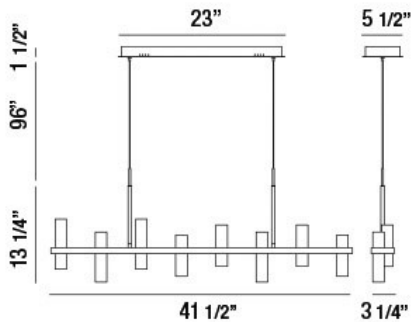

NETTO, 42" LINEAR CHANDELIER

PRODUCT DETAILS

No.	:	33723-013
Product Color	:	CHROME
Product Material	:	METAL
Shade / Accent Colour	:	CLEAR
Shade / Accent Material	:	ACRYLIC
Length	:	41.5"
Width	:	3.25"
Height	:	13.25"
Overall Height	:	110.75"
Weight	:	12.1lbs

ITEM NO.	FINISH	SHADE
33723-013	CHROME	CLEAR

TECHNICAL DETAILS

Hanging Support Type	:	AIRCRAFT CABLE
Hanging Support Length	:	96"
Canopy / Backplate Length	:	23"
Canopy / Backplate Height	:	1.5"
Canopy / Backplate Width	:	5.5"
Location	:	DRY
Approval	:	