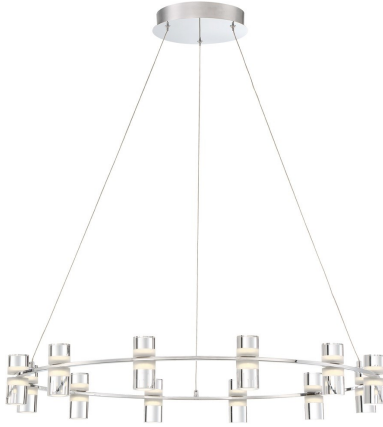

## NETTO, 33" ROUND CHANDELIER

### PRODUCT DETAILS

No.	:	33725-017
Product Color	:	CHROME
Product Material	:	METAL
Shade / Accent Colour	:	CLEAR
Shade / Accent Material	:	ACRYLIC
Diameter	:	32.75"
Height	:	4"
Overall Height	:	185.75"
Weight	:	8.3lbs

### OPTIONS AVAILABLE

ITEM NO.	FINISH	SHADE
33725-017	CHROME	CLEAR

### TECHNICAL DETAILS

Hanging Support Type	:	AIRCRAFT CABLE
Hanging Support Length	:	180"
Canopy / Backplate Height	:	1.75"
Canopy / Backplate Dia.	:	8.25"
Location	:	DRY
Approval	:	