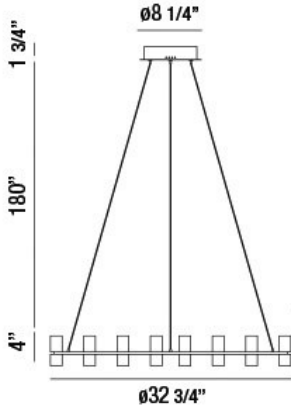

## NETTO, 33" ROUND CHANDELIER

### PRODUCT DETAILS

No.	:	33725-017
Product Color	:	CHROME
Product Material	:	METAL
Shade / Accent Colour	:	CLEAR
Shade / Accent Material	:	ACRYLIC
Diameter	:	32.75"
Height	:	4"
Overall Height	:	185.75"
Weight	:	8.3lbs

### TECHNICAL DETAILS

Hanging Support Type	:	AIRCRAFT CABLE
Hanging Support Length	:	180"
Canopy / Backplate Height	:	1.75"
Canopy / Backplate Dia.	:	8.25"
Location	:	DRY
Approval	:	