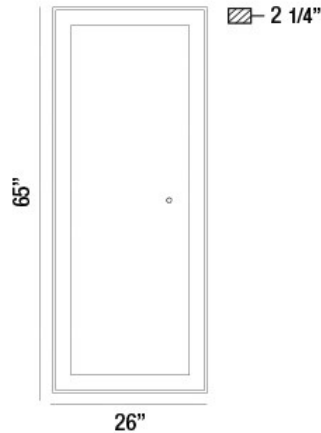

TECHNICAL DETAILS

Location Approval	:	DAMP
	:	

PROJECT INFORMATION

Job Name: Date: Type:

Comments: