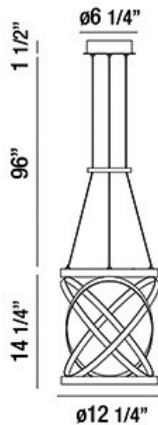

AVITA, 12" ROUND PENDANT

PRODUCT DETAILS

No.	:	34062-012
Product Color	:	OIL RUBBED BRONZE
Product Material	:	METAL
Shade / Accent Colour	:	BRONZE
Shade / Accent Material	:	METAL BANDING
Diameter	:	12.25"
Height	:	14.25"
Overall Height	:	111.75"
Weight	:	7.4lbs

LIGHT SOURCE DETAILS

Light Source Type	:	INTEGRATED LED
Input Voltage	:	120V
Bulb Voltage	:	120V
Socket Type	:	LED
Total Wattage	:	18W
Initial Lumens	:	1480lm
Kelvin	:	3000K
CRI	:	80+
Dimmable	:	Yes

OPTIONS AVAILABLE

ITEM NO.	FINISH	SHADE
34062-012	OIL RUBBED BRONZE	BRONZE

TECHNICAL DETAILS

Hanging Support Type	:	AIRCRAFT CABLE
Hanging Support Length	:	96"
Canopy / Backplate Height	:	1.5"
Canopy / Backplate Dia.	:	6.25"
Location	:	DRY
Approval	:	