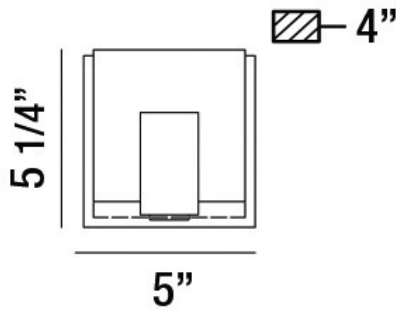

CANMORE, 1-LIGHT LED WALL SCONCE

PRODUCT DETAILS

No.	:	34142-029
Product Color	:	BLACK
Product Material	:	METAL
Shade / Accent Colour	:	FROSTED
Shade / Accent Material	:	ACRYLIC
Width	:	5.25"
Height	:	5.25"
Ext	:	4"
Weight	:	1.4lbs

TECHNICAL DETAILS

Canopy / Backplate Length	:	5"
Canopy / Backplate Height	:	1.25"
Canopy / Backplate Width	:	5"
Location	:	DAMP
Approval	:	

PROJECT INFORMATION

Job Name: Date: Type:

Comments: