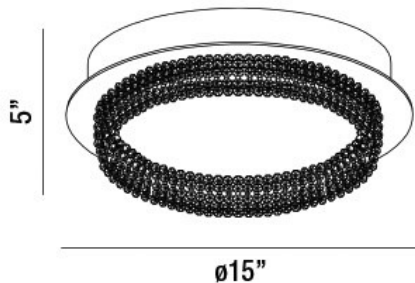

PROJECT INFORMATION

Job Name: Date: Type:

Comments: