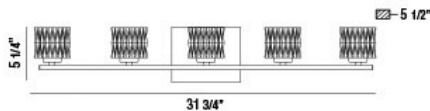

PROJECT INFORMATION

Job Name: Date: Type:

Comments: