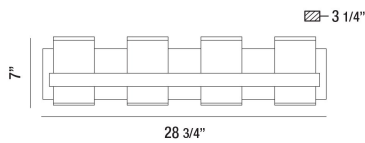

CAMBRIDGE, 29" VANITY LIGHT

PRODUCT DETAILS

No.	:	35656-012
Product Color	:	CHROME
Product Material	:	METAL
Shade / Accent Colour	:	FROSTED
Shade / Accent Material	:	ACRYLIC
Width	:	28.75"
Height	:	7"
Ext	:	3.25"
Weight	:	9lbs

LIGHT SOURCE DETAILS

Light Source Type	:	INTEGRATED LED
Input Voltage	:	120V
Bulb Voltage	:	120V
Total Wattage	:	30W
Delivered Lumens	:	1800lm
Kelvin	:	3000K
CRI	:	90+
Dimmable	:	Yes

OPTIONS AVAILABLE

ITEM NO.	FINISH	SHADE
35656-012	CHROME	FROSTED

TECHNICAL DETAILS

Canopy / Backplate Length	:	28.25"
Canopy / Backplate Height	:	1.25"
Canopy / Backplate Width	:	4.5"
Mounting	:	Up or Down
Location	:	DAMP
Approval	:	

PROJECT INFORMATION

 Job Name: Date: Type: