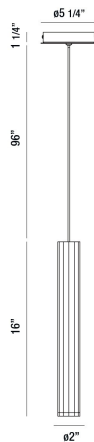

BALDWIN, 2" ROUND PENDANT

PRODUCT DETAILS

No.	:	35704-010
Product Color	:	WHITE
Product Material	:	METAL
Shade / Accent Colour	:	WHITE
Shade / Accent Material	:	ANODIZED ALUMINUM
Diameter	:	2"
Height	:	16"
Overall Height	:	113.25"
Weight	:	1.6lbs

LIGHT SOURCE DETAILS

Light Source Type	:	INTEGRATED LED
Input Voltage	:	120V
Bulb Voltage	:	120V
Socket Type	:	LED
Total Wattage	:	4.3W
Delivered Lumens	:	125lm
Kelvin	:	3000K
CRI	:	90+
Dimmable	:	No

OPTIONS AVAILABLE

ITEM NO.	FINISH	SHADE
35704-010	WHITE	WHITE
35704-027	BLACK	BLACK
35704-034	CHAMPAGNE	CHAMPAGNE
35704-041	GOLD	GOLD
35704-055	ALUMINUM	ALUMINUM

TECHNICAL DETAILS

Hanging Support Type	:	WIRE
Hanging Support Length	:	96"
Canopy / Backplate Height	:	1.25"
Canopy / Backplate Dia.	:	5.25"
Location	:	DRY
Approval	:	
Title 24	:	Yes