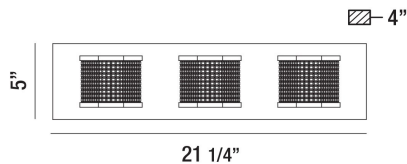

BELGROUE, 21" VANITY LIGHT

PRODUCT DETAILS

No.	:	35719-014
Product Color	:	CHROME
Product Material	:	METAL
Shade / Accent Colour	:	CLEAR
Shade / Accent Material	:	GLASS
Width	:	21.25"
Height	:	5"
Ext	:	4"
Weight	:	5.1lbs

LIGHT SOURCE DETAILS

Light Source Type	:	INTEGRATED LED
Input Voltage	:	120V
Bulb Voltage	:	120V
Total Wattage	:	21W
Initial Lumens	:	1650lm
Kelvin	:	3000K
CRI	:	90+
Dimmable	:	Yes

OPTIONS AVAILABLE

ITEM NO.	FINISH	SHADE
35719-014	CHROME	CLEAR

TECHNICAL DETAILS

Canopy / Backplate Length	:	20"
Canopy / Backplate Height	:	1.25"
Canopy / Backplate Width	:	4.5"
Location	:	DAMP
Approval	:	

PROJECT INFORMATION

 Job Name: Date: Type:

 Comments: