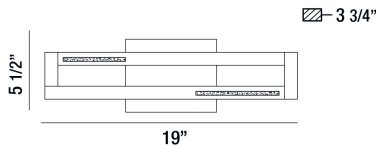

### PRODUCT DETAILS

No.	:	35730-019
Product Color	:	CHROME
Product Material	:	METAL
Shade / Accent Colour	:	CLEAR
Shade / Accent Material	:	CRYSTAL INLAY
Width	:	19"
Height	:	5.5"
Ext	:	3.75"
Weight	:	3.8lbs

### TECHNICAL DETAILS

Canopy / Backplate Length	:	1"
Canopy / Backplate Height	:	5.5"
Mounting	:	Up or Down
Location	:	DAMP
Approval	:	