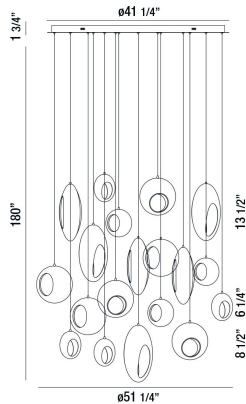

ARLINGTON, 51" ROUND CHANDELIER

PRODUCT DETAILS

No.	:	35911-012
Product Color	:	BLACKENED CHROME
Product Material	:	METAL
Shade / Accent Colour	:	BLACKENED CHROME/GOLD
Shade / Accent Material	:	METAL ORBS
Diameter	:	51.25"
Height	:	13.5"
Overall Height	:	195.25"
Weight	:	78.4lbs

LIGHT SOURCE DETAILS

Light Source Type	:	INTEGRATED LED
Input Voltage	:	120V
Bulb Voltage	:	120V
Socket Type	:	LED
Total Wattage	:	57W
Delivered Lumens	:	1520lm
Kelvin	:	3000K
CRI	:	80+
Dimmable	:	Yes

OPTIONS AVAILABLE

ITEM NO.	FINISH	SHADE
35911-012	BLACKENED CHROME	BLACKENED CHROME/GOLD

TECHNICAL DETAILS

Hanging Support Type	:	WIRE
Hanging Support Length	:	180"
Canopy / Backplate Height	:	1.75"
Canopy / Backplate Dia.	:	41.25"
Location	:	DRY
Approval	:	