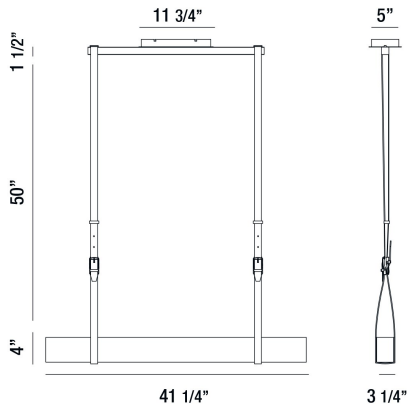

HARBOURVIEW, 41" LINEAR CHANDELIER

PRODUCT DETAILS

No.	:	35942-016
Product Color	:	ANTIQUÉ SILVER
Product Material	:	METAL
Length	:	41.25"
Width	:	3.25"
Height	:	4"
Overall Height	:	55.5"
Weight	:	14.4lbs

ITEM NO.	FINISH	SHADE
35942-016	ANTIQUÉ SILVER	

TECHNICAL DETAILS

Hanging Support Type	:	LEATHER
Hanging Support Length	:	50"
Canopy / Backplate Length	:	11.75"
Canopy / Backplate Height	:	1.5"
Canopy / Backplate Width	:	5"
Location	:	DRY
Approval	:	