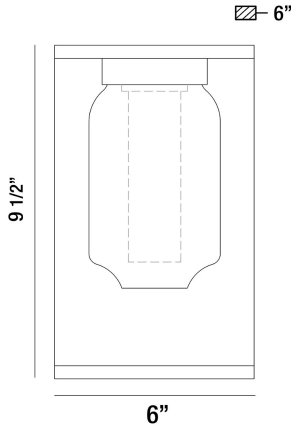

GRAYDON, OUTDOOR LED WALL SCONCE

PRODUCT DETAILS

No.	:	35950-011
Product Color	:	ANTIQUE GREY
Shade / Accent Colour	:	CLEAR GLASS
Width	:	6"
Height	:	9.5"
Ext	:	6"
Weight	:	4.6lbs

LIGHT SOURCE DETAILS

Light Source Type	:	INTEGRATED LED
Input Voltage	:	120V
Bulb Voltage	:	120V
Socket Type	:	LED
Total Wattage	:	5W
Initial Lumens	:	350lm
Kelvin	:	3000K
CRI	:	85
Dimmable	:	Yes

OPTIONS AVAILABLE

ITEM NO.	FINISH	SHADE
35950-011	ANTIQUE GREY	CLEAR GLASS

TECHNICAL DETAILS

Canopy / Backplate Length	:	0.5"
Canopy / Backplate Width	:	6"
IP Rating	:	44
Location	:	WET
Approval	:	
Title 24	:	Yes