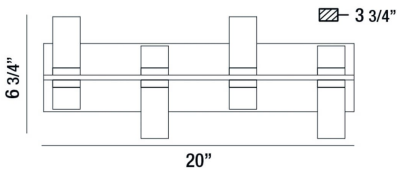

NETTO, 20" VANITY LIGHT

PRODUCT DETAILS

No.	:	35958-017
Product Color	:	CHROME
Product Material	:	METAL
Shade / Accent Colour	:	CLEAR
Shade / Accent Material	:	ACRYLIC
Width	:	20"
Height	:	6.75"
Ext	:	3.75"
Weight	:	7.4lbs

TECHNICAL DETAILS

Canopy / Backplate Height	:	1.25"
Canopy / Backplate Width	:	5.5"
Location	:	DAMP
Approval	:	

PROJECT INFORMATION

 Job Name: Date: Type:

 Comments: