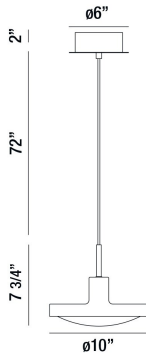

SANDSTONE, 10" ROUND PENDANT

PRODUCT DETAILS

No.	:	35963-011
Product Color	:	WHITE
Product Material	:	METAL
Shade / Accent Colour	:	CLEAR
Shade / Accent Material	:	MULTI-FACETED ACRYLIC
Diameter	:	10"
Height	:	7.75"
Overall Height	:	81.75"
Weight	:	3.2lbs

LIGHT SOURCE DETAILS

Light Source Type	:	INTEGRATED LED
Input Voltage	:	120V
Bulb Voltage	:	120V
Socket Type	:	LED
Total Wattage	:	10W
Initial Lumens	:	600lm
Kelvin	:	3000K
CRI	:	80+
Dimmable	:	Yes

OPTIONS AVAILABLE

ITEM NO. 35963-011	FINISH WHITE	SHADE CLEAR
------------------------------	------------------------	-----------------------

TECHNICAL DETAILS

Hanging Support Type	:	WIRE
Hanging Support Length	:	72"
Canopy / Backplate Height	:	2"
Canopy / Backplate Dia.	:	6"
Location	:	DRY
Approval	:	