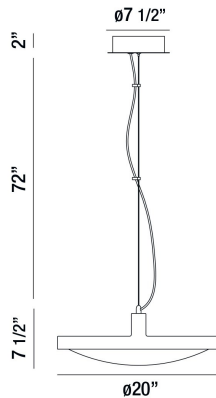

SANDSTONE, 20" ROUND PENDANT

PRODUCT DETAILS

No.	:	35965-014
Product Color	:	WHITE
Product Material	:	METAL
Shade / Accent Colour	:	CLEAR
Shade / Accent Material	:	MULTI-FACETED ACRYLIC
Diameter	:	20"
Height	:	7.5"
Overall Height	:	81.5"
Weight	:	8.2lbs

LIGHT SOURCE DETAILS

Light Source Type	:	INTEGRATED LED
Input Voltage	:	120V
Bulb Voltage	:	120V
Socket Type	:	LED
Total Wattage	:	28W
Initial Lumens	:	1680lm
Kelvin	:	3000K
CRI	:	80+
Dimmable	:	Yes

OPTIONS AVAILABLE

ITEM NO. 35965-014	FINISH WHITE	SHADE CLEAR
------------------------------	------------------------	-----------------------

TECHNICAL DETAILS

Hanging Support Type	:	AIRCRAFT CABLE
Hanging Support Length	:	72"
Canopy / Backplate Height	:	2"
Canopy / Backplate Dia.	:	7.5"
Location	:	DRY
Approval	:	