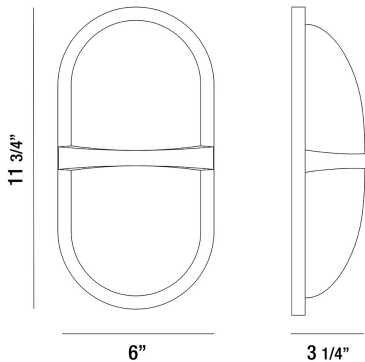

OSLER, SMALL OUTDOOR WALL SCONCE

PRODUCT DETAILS

No.	:	35988-014
Product Color	:	TEXTURED SILVER
Shade / Accent Colour	:	WHITE GLASS
Width	:	6"
Height	:	11.75"
Ext	:	3.25"
Weight	:	3.1lbs

LIGHT SOURCE DETAILS

Light Source Type	:	INTEGRATED LED
Input Voltage	:	120V
Bulb Voltage	:	120V
Socket Type	:	LED
Total Wattage	:	9W
Initial Lumens	:	540lm
Kelvin	:	3000K
CRI	:	80
Dimmable	:	Yes

OPTIONS AVAILABLE

ITEM NO.	FINISH	SHADE
35988-014	TEXTURED SILVER	WHITE GLASS

TECHNICAL DETAILS

Hanging Support Length	:	6"
Canopy / Backplate Length	:	11.75"
Canopy / Backplate Height	:	0.5"
Canopy / Backplate Width	:	6"
IP Rating	:	44
Location	:	WET
Approval	:	
Title 24	:	Yes

PROJECT INFORMATION