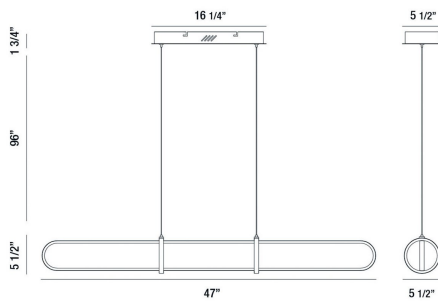

PROJECT INFORMATION

Job Name: Date: Type:

Comments: