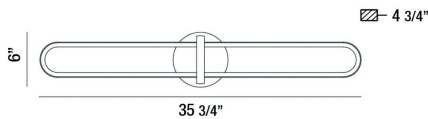

BOTTON, 36" WALL SCONCE

OPTIONS AVAILABLE

ITEM NO.	FINISH	SHADE
37041-014	MATTE BLACK	
37041-021	SATIN GOLD	

PRODUCT DETAILS

No.	:	37041-014
Product Color	:	MATTE BLACK
Product Material	:	METAL
Shade / Accent Material	:	ACRYLIC
Width	:	35.75"
Height	:	6"
Ext	:	4.75"
Weight	:	3.1lbs

LIGHT SOURCE DETAILS

Light Source Type	:	INTEGRATED LED
Input Voltage	:	120V
Bulb Voltage	:	120V
Socket Type	:	LED
Total Wattage	:	27W
Delivered Lumens	:	1400lm
Kelvin	:	3000K
CRI	:	90
Dimmable	:	Yes

TECHNICAL DETAILS

Canopy / Backplate Height	:	1.5"
Canopy / Backplate Dia.	:	6"
Location	:	DAMP
Approval	:	
Title 24	:	Yes

PROJECT INFORMATION

 Job Name: Date: Type:

 Comments: