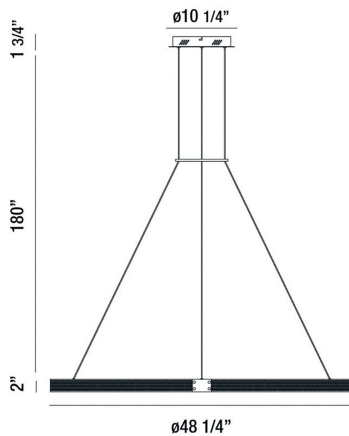

ADMIRAL, MEDIUM LED CHANDELIER

PRODUCT DETAILS

No.	:	37054-014
Product Color	:	MATTE BLACK/GOLD
Product Material	:	METAL
Shade / Accent Material	:	METAL
Diameter	:	48.25"
Height	:	2"
Overall Height	:	180"
Weight	:	18.3lbs

LIGHT SOURCE DETAILS

Light Source Type	:	INTEGRATED LED
Input Voltage	:	120V
Bulb Voltage	:	120V
Socket Type	:	LED
Total Wattage	:	71W
Delivered Lumens	:	1200lm
Kelvin	:	3000K
CRI	:	90+
Dimmable	:	Yes

OPTIONS AVAILABLE

ITEM NO.	FINISH	SHADE
37054-014	MATTE BLACK/GOLD	

TECHNICAL DETAILS

Hanging Support Type	:	WIRE
Hanging Support Length	:	180"
Canopy / Backplate Height	:	1.75"
Canopy / Backplate Dia.	:	10.25"
Location	:	DRY
Approval	:	
Title 24	:	Yes