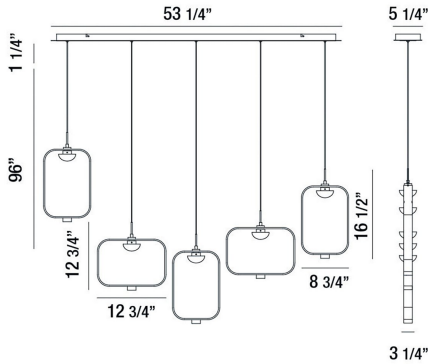

DAGMAR, 53" LINEAR CHANDELIER

PRODUCT DETAILS

No.	:	37078-010
Product Color	:	BLACK
Product Material	:	METAL
Shade / Accent Colour	:	CLEAR
Shade / Accent Material	:	GLASS
Length	:	53.25"
Width	:	5.25"
Height	:	16.5"
Overall Height	:	113.75"
Weight	:	24.2lbs

LIGHT SOURCE DETAILS

Light Source Type	:	INTEGRATED LED
Input Voltage	:	120V
Bulb Voltage	:	120V
Socket Type	:	LED
Total Wattage	:	150W
Delivered Lumens	:	910lm
Kelvin	:	3000K
CRI	:	90+
Dimmable	:	Yes

OPTIONS AVAILABLE

ITEM NO.	FINISH	SHADE
37078-010	BLACK	CLEAR

TECHNICAL DETAILS

Hanging Support Type	:	WIRE
Hanging Support Length	:	96"
Canopy / Backplate Length	:	53.25"
Canopy / Backplate Height	:	1.25"
Canopy / Backplate Width	:	5.25"
Location	:	DRY
Title 24	:	Yes