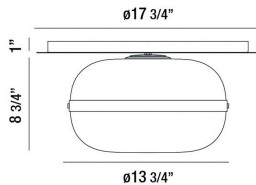

NOTTINGHAM, MEDIUM 1-LIGHT FLUSHMOUNT

PRODUCT DETAILS

No.	:	37087-012
Product Color	:	ANCIENT BRASS
Product Material	:	METAL
Shade / Accent Colour	:	AMBER
Shade / Accent Material	:	TINTED GLASS ORBS
Diameter	:	13.75"
Height	:	8.75"
Weight	:	13.6lbs

OPTIONS AVAILABLE

ITEM NO.	FINISH	SHADE
37087-012	ANCIENT BRASS	AMBER

TECHNICAL DETAILS

Canopy / Backplate Height	:	1"
Canopy / Backplate Dia.	:	17.75"
Approval	:	

PROJECT INFORMATION

 Job Name: Date: Type: