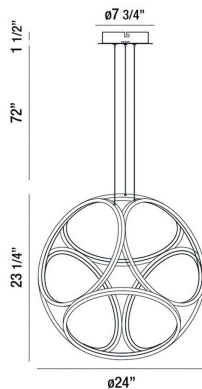

GLENVIEW, 24" PENDANT

PRODUCT DETAILS

No.	:	37102-012
Product Color	:	CHROME
Product Material	:	METAL
Shade / Accent Colour	:	WHITE
Shade / Accent Material	:	ACRYLIC
Diameter	:	24"
Height	:	23.25"
Overall Height	:	96.75"
Weight	:	4.4lbs

LIGHT SOURCE DETAILS

Light Source Type	:	INTEGRATED LED
Input Voltage	:	120V
Bulb Voltage	:	120V
Socket Type	:	LED
Total Wattage	:	40W
Delivered Lumens	:	1800lm
Kelvin	:	3000K
CRI	:	80+
Dimmable	:	Yes

OPTIONS AVAILABLE

ITEM NO.	FINISH	SHADE
37102-012	CHROME	WHITE
37102-020	GOLD	WHITE

TECHNICAL DETAILS

Hanging Support Type	:	WIRE
Hanging Support Length	:	72"
Canopy / Backplate Height	:	1.25"
Canopy / Backplate Dia.	:	7.75"
Location	:	DRY
Title 24	:	Yes