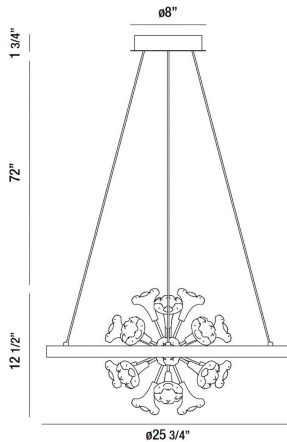

CLAYTON, 26" ROUND CHANDELIER

PRODUCT DETAILS

No.	:	37342-012
Product Color	:	SILVER WITH BRUSHED GOLD
Product Material	:	METAL
Shade / Accent Colour	:	CLEAR
Shade / Accent Material	:	GLASS
Diameter	:	25.75"
Height	:	12.5"
Overall Height	:	86.25"
Weight	:	15.6lbs

LIGHT SOURCE DETAILS

Light Source Type	:	INTEGRATED LED
Input Voltage	:	120V
Bulb Voltage	:	120V
Socket Type	:	LED
Total Wattage	:	30W
Delivered Lumens	:	1315lm
Kelvin	:	3000K
CRI	:	90+
Dimmable	:	Yes

OPTIONS AVAILABLE

ITEM NO.	FINISH	SHADE
37342-012	SILVER WITH BRUSHED GOLD	CLEAR

TECHNICAL DETAILS

Hanging Support Type	:	AIRCRAFT CABLE
Hanging Support Length	:	72"
Canopy / Backplate Height	:	1.75"
Canopy / Backplate Dia.	:	8"
Approval	:	
Title 24	:	Yes