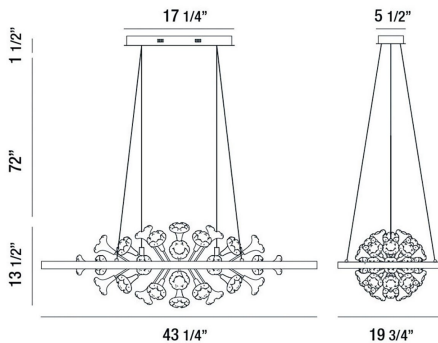

CLAYTON, 43" OVAL CHANDELIER

PRODUCT DETAILS

No.	:	37344-016
Product Color	:	SILVER WITH BRUSHED GOLD
Product Material	:	METAL
Shade / Accent Colour	:	CLEAR
Shade / Accent Material	:	GLASS
Length	:	43.25"
Width	:	19.75"
Height	:	13.5"
Overall Height	:	87"
Weight	:	25.7lbs

ITEM NO.	FINISH	SHADE
37344-016	SILVER WITH BRUSHED GOLD	CLEAR

TECHNICAL DETAILS

Hanging Support Type	:	AIRCRAFT CABLE
Hanging Support Length	:	72"
Canopy / Backplate Length	:	17.25"
Canopy / Backplate Height	:	1.5"
Canopy / Backplate Width	:	5.5"
Approval	:	
Title 24	:	Yes