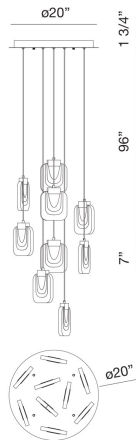

PAGET, 9 LIGHT LED CHANDELIER

PRODUCT DETAILS

No.	:	38043-017
Product Color	:	GOLD
Product Material	:	METAL
Shade / Accent Material	:	~
Diameter	:	20"
Height	:	7"
Overall Height	:	96"
Weight	:	32.5lbs

LIGHT SOURCE DETAILS

Light Source Type	:	INTEGRATED LED
Input Voltage	:	120V
Bulb Voltage	:	24V
Socket Type	:	LED
Total Wattage	:	45W
Delivered Lumens	:	1550lm
Kelvin	:	3000K
CRI	:	90
Dimmable	:	Yes

OPTIONS AVAILABLE

ITEM NO.	FINISH	SHADE
38043-017	GOLD	
38043-027	CHROME	CHROME

TECHNICAL DETAILS

Hanging Support Type	:	WIRE
Canopy / Backplate Height	:	1.75"
Canopy / Backplate Dia.	:	20"
Location	:	DRY
Approval	:	
Title 24	:	Yes

PROJECT INFORMATION

 Job Name: Date: Type:

 Comments: