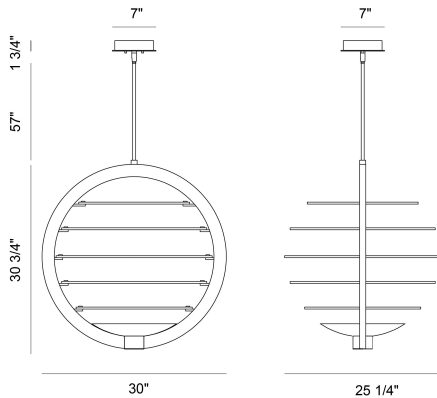

OMBRA, LARGE LED CHANDELIER

PRODUCT DETAILS

No.	:	38152-016
Product Color	:	BRASS/BLACK
Product Material	:	METAL
Shade / Accent Material	:	~
Length	:	30"
Width	:	25.25"
Height	:	30.75"
Weight	:	26.6lbs

LIGHT SOURCE DETAILS

Light Source Type	:	INTEGRATED LED
Input Voltage	:	120V
Bulb Voltage	:	120V
Socket Type	:	LED
Total Wattage	:	66W
Delivered Lumens	:	850lm
Kelvin	:	3000K
CRI	:	90+
Dimmable	:	Yes

OPTIONS AVAILABLE

ITEM NO.	FINISH	SHADE
38152-016	BRASS/BLACK	
38152-023	POLISHED NICKEL	

TECHNICAL DETAILS

Hanging Support Type	:	ROD
Hanging Support Length	:	57"
Rods Included	:	3"+6"+12"+18"+18"
Canopy / Backplate Height	:	1.75"
Canopy / Backplate Dia.	:	7"
Location	:	DRY
Approval	:	
Title 24	:	Yes