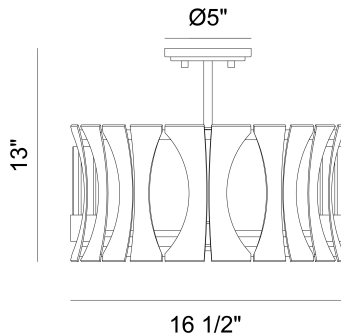

### PRODUCT DETAILS

No.	:	38162-015
Product Color	:	MATTE BLACK W/ GREY WOOD
Product Material	:	METAL
Shade / Accent Colour	:	GLASS
Shade / Accent Material	:	GLASS
Diameter	:	16.5"
Height	:	13"
Weight	:	8.3lbs

### TECHNICAL DETAILS

Canopy / Backplate Height	:	0.75"
Canopy / Backplate Dia.	:	5"
Location	:	DRY
Approval	:	
Title 24	:	Yes