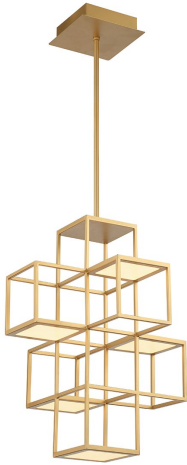

## FERRO, 5 LIGHT LED PENDANT

### PRODUCT DETAILS

No.	:	38260-018
Product Color	:	GOLD
Product Material	:	METAL
Shade / Accent Material	:	~
Length	:	15.5"
Width	:	15.5"
Height	:	21"
Overall Height	:	78"
Weight	:	12.7lbs

### OPTIONS AVAILABLE

ITEM NO.	FINISH	SHADE
38260-018	GOLD	
38260-029	BLACK	

### TECHNICAL DETAILS

Hanging Support Type	:	ROD
Hanging Support Length	:	57"
Rods Included	:	3"+6"+12"+18"+18"
Canopy / Backplate Length	:	6.75"
Canopy / Backplate Height	:	1.5"
Canopy / Backplate Width	:	6.75"
Location	:	DRY
Approval	:	Intertek
Title 24	:	Yes