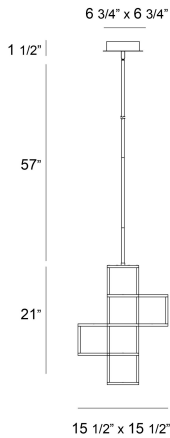

### PRODUCT DETAILS

No.	:	38260-018
Product Color	:	GOLD
Product Material	:	METAL
Shade / Accent Material	:	~
Length	:	15.5"
Width	:	15.5"
Height	:	21"
Overall Height	:	78"
Weight	:	12.7lbs

### TECHNICAL DETAILS

Hanging Support Type	:	ROD
Hanging Support Length	:	57"
Rods Included	:	3"+6"+12"+18"+18"
Canopy / Backplate Length	:	6.75"
Canopy / Backplate Height	:	1.5"
Canopy / Backplate Width	:	6.75"
Location	:	DRY
Approval	:	Intertek
Title 24	:	Yes