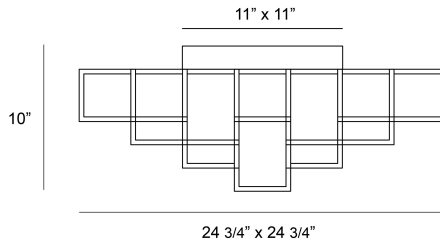

FERRO, 13 LIGHT LED FLUSHMOUNT

PRODUCT DETAILS

No.	:	38261-015
Product Color	:	GOLD
Product Material	:	METAL
Shade / Accent Material	:	~
Length	:	24.75"
Width	:	24.75"
Height	:	10"
Weight	:	19.6lbs

LIGHT SOURCE DETAILS

Light Source Type	:	INTEGRATED LED
Input Voltage	:	120V
Bulb Voltage	:	24V
Socket Type	:	LED
Total Wattage	:	51W
Delivered Lumens	:	890lm
Kelvin	:	3000K
CRI	:	90
Dimmable	:	Yes

OPTIONS AVAILABLE

ITEM NO.	FINISH	SHADE
38261-015	GOLD	
38261-026	BLACK	

TECHNICAL DETAILS

Canopy / Backplate Length	:	11"
Canopy / Backplate Height	:	1.5"
Canopy / Backplate Width	:	11"
Location	:	DRY
Approval	:	
Title 24	:	Yes

PROJECT INFORMATION

 Job Name: Date: Type:

 Comments: