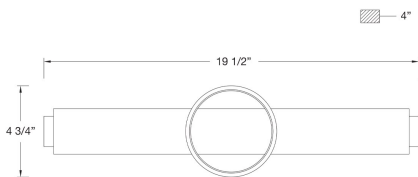

SANTORO, SMA LED BATHBAR

PRODUCT DETAILS

No.	:	39316-011
Product Color	:	GOLD
Shade / Accent Colour	:	GOLD
Height	:	4.75"
Ext	:	4"
Weight	:	3.1lbs

LIGHT SOURCE DETAILS

Light Source Type	:	INTEGRATED LED
Input Voltage	:	120V
Bulb Voltage	:	DC 36V
Socket Type	:	LED
Total Wattage	:	20W
Delivered Lumens	:	1080lm
Kelvin	:	3000K
CRI	:	90
Dimmable	:	Yes

OPTIONS AVAILABLE

ITEM NO.	FINISH	SHADE
39316-011	GOLD	GOLD
39316-028	CHROME	CHROME
39316-035	BLACK	BLACK

TECHNICAL DETAILS

Canopy / Backplate Height	:	1.25"
Canopy / Backplate Dia.	:	4.75"

PROJECT INFORMATION