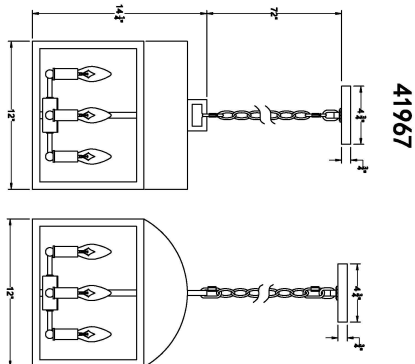

LIGHT SOURCE DETAILS

Number of Bulbs	:	4
Light Source Type	:	B10
Input Voltage	:	120V
Bulb Voltage	:	120V
Socket Type	:	E12
Wattage	:	60W
Total Wattage	:	240W
Bulb Included	:	No
Dimmable	:	No

OPTIONS AVAILABLE

ITEM NO.	FINISH	SHADE
41967-010	SATIN BLACK	CLEAR GLASS

TECHNICAL DETAILS

Hanging Support Length	:	72"
Canopy / Backplate Length	:	4.75"
Canopy / Backplate Width	:	4.75"
Location	:	WET
Approval	:	

PROJECT INFORMATION