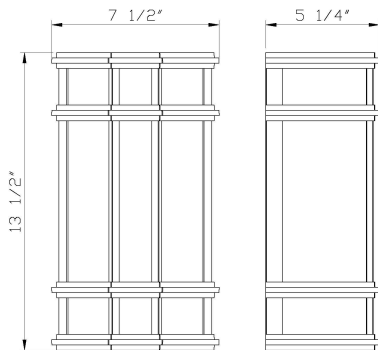

MONTE, LED WALL SCONCE

PRODUCT DETAILS

No.	:	42687-016
Product Color	:	SATIN BLACK
Product Material	:	DIE CAST ALUMINUM WITH WHITE GLASS PANEL
Shade / Accent Colour	:	WHITE GLASS
Shade / Accent Material	:	GLASS
Width	:	7.5"
Height	:	13.5"
Ext	:	5.25"

ITEM NO.	FINISH	SHADE
42687-016	SATIN BLACK	WHITE GLASS

TECHNICAL DETAILS

Canopy / Backplate Length	:	13"
Canopy / Backplate Height	:	1"
Canopy / Backplate Width	:	5.25"
Location	:	WET
Approval	:	

PROJECT INFORMATION