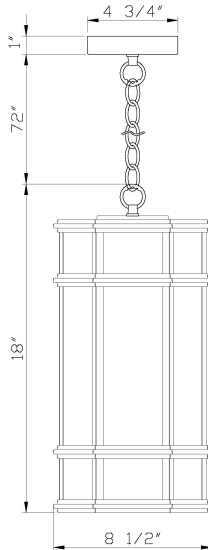

MONTE, LED PENDANT

PRODUCT DETAILS

No.	:	42691-013
Product Color	:	SATIN BLACK
Product Material	:	DIE CAST ALUMINUM WITH WHITE GLASS PANEL
Shade / Accent Colour	:	WHITE GLASS
Shade / Accent Material	:	GLASS
Width	:	8.5"
Height	:	18"

ITEM NO.	FINISH	SHADE
42691-013	SATIN BLACK	WHITE GLASS

TECHNICAL DETAILS

Hanging Support Length	:	72"
Canopy / Backplate Height	:	0.75"
Canopy / Backplate Dia.	:	4.75"
Location	:	WET
Approval	:	

PROJECT INFORMATION