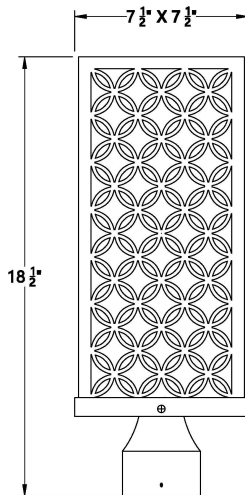

TECHNICAL DETAILS

Location	:	WET
Approval	:	

42700