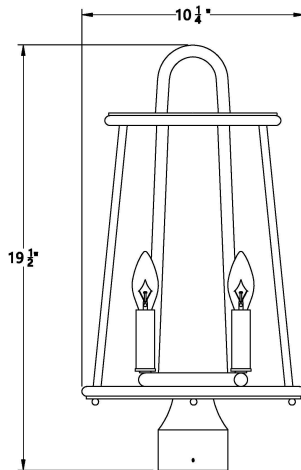

OPTIONS AVAILABLE

ITEM NO.	FINISH	SHADE
42723-011	SATIN BLACK	CLEAR GLASS

42723