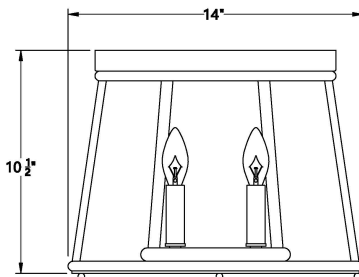

### PRODUCT DETAILS

No.	:	42724-018
Product Color	:	SATIN BLACK
Product Material	:	POWDER COATING OVER GALVANIZED STEEL
Shade / Accent Colour	:	CLEAR GLASS
Shade / Accent Material	:	GLASS
Diameter	:	14"
Height	:	10.5"

### TECHNICAL DETAILS

Canopy / Backplate Width	:	11.5"
Location	:	DAMP
Approval	:	

**42724**