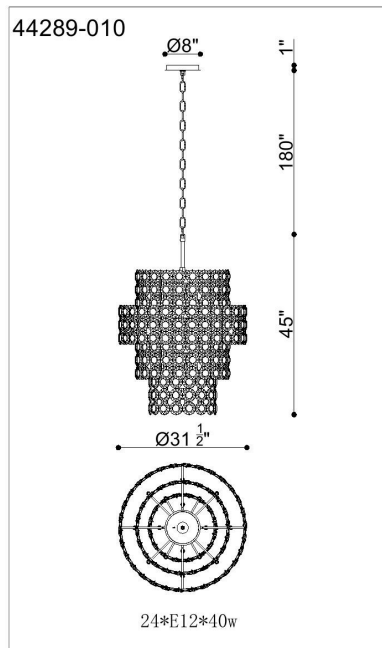

PERRENE, 24-LIGHT CHANDELIER

PRODUCT DETAILS

No.	:	44289-010
Product Color	:	CHROME
Diameter	:	31.5"
Height	:	45"
Weight	:	129lbs

LIGHT SOURCE DETAILS

Number of Bulbs	:	24
Light Source	:	Incandescent
Light Source Type	:	B10
Input Voltage	:	120V
Bulb Voltage	:	120V
Socket Type	:	E12
Wattage	:	40W
Total Wattage	:	960W
Bulb Included	:	No
Dimmable	:	Yes

OPTIONS AVAILABLE

ITEM NO.	FINISH	SHADE
44289-010	CHROME	

TECHNICAL DETAILS

Hanging Support Type	:	CHAIN
Hanging Support Length	:	180"
Canopy / Backplate Height	:	1"
Canopy / Backplate Dia.	:	8"
Location	:	DRY