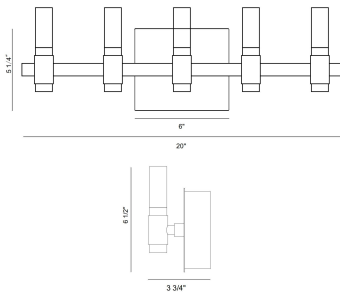

ALBANY, ALBANY, SCONCE, 5LT

PRODUCT DETAILS

No.	:	45236-013
Product Color	:	Black & Brass
Product Material	:	Iron
Shade / Accent Colour	:	Frosted white
Shade / Accent Material	:	Alu +acrylic
Height	:	6.5"
Ext	:	3.75"
Weight	:	3.5lbs
Shade Height	:	2.75"
Shade Diameter	:	1"

LIGHT SOURCE DETAILS

Number of Bulbs	:	10
Light Source	:	LED
Light Source Type	:	LED
Input Voltage	:	120V
Bulb Voltage	:	24V
Socket Type	:	LED
Wattage	:	20W
Total Wattage	:	26W
Delivered Lumens	:	443lm
Kelvin	:	3000K
CRI	:	90
Bulb Included	:	Yes
Dimmable	:	Yes

OPTIONS AVAILABLE

ITEM NO.	FINISH	SHADE
45236-013	Black & Brass	Frosted white
45236-022	Black & Nickel	Frosted white

TECHNICAL DETAILS

Canopy / Backplate Length	:	6"
Canopy / Backplate Height	:	1.75"
Canopy / Backplate Width	:	5.25"
Location	:	Damp