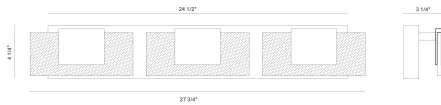

KASHA, KASHA, BATHBAR, 3LT, LED

PRODUCT DETAILS

No.	:	45346-019
Product Color	:	Black & Brass
Product Material	:	Iron
Shade / Accent Colour	:	Clear
Shade / Accent Material	:	Alu + acrylic
Height	:	4.25"
Ext	:	3.25"
Weight	:	5.9lbs
Shade Length	:	8.5"
Shade Width	:	3.5"
Shade Height	:	0.25"

OPTIONS AVAILABLE

ITEM NO.	FINISH	SHADE
45346-019	Black & Brass	Clear
45346-025	Chrome & Nickel	Clear

TECHNICAL DETAILS

Canopy / Backplate Length	:	24.5"
Canopy / Backplate Height	:	1.25"
Canopy / Backplate Width	:	4.25"
Location	:	Damp