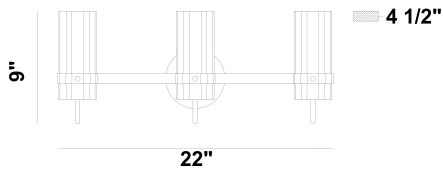

BROOK, BROOK, 3LT VANITY

PRODUCT DETAILS

No.	:	45463-013
Product Color	:	Brass
Product Material	:	Iron
Shade / Accent Colour	:	Clear
Shade / Accent Material	:	Glass
Width	:	22"
Height	:	9"
Ext	:	4.5"
Weight	:	4.6lbs
Shade Width	:	2.99"
Shade Height	:	7.01"

LIGHT SOURCE DETAILS

Number of Bulbs	:	1
Light Source Type	:	B10
Input Voltage	:	120V
Bulb Voltage	:	120V
Socket Type	:	E12
Wattage	:	60W
Total Wattage	:	60W
Bulb Included	:	No
Dimmable	:	No

OPTIONS AVAILABLE

ITEM NO.	FINISH	SHADE
45463-013	Brass	Clear
45463-020	Polished Nickel	Clear

TECHNICAL DETAILS

Canopy / Backplate Height	:	0.75"
Canopy / Backplate Dia.	:	4.5"
Location	:	Damp

PROJECT INFORMATION

 Job Name: Date: Category: