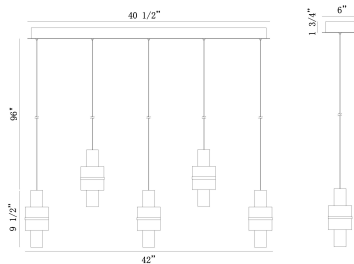

ROLA, ROLA, ISLAND CHANDELIER

PRODUCT DETAILS

No.	:	45595-011
Product Color	:	Gold
Product Material	:	Iron
Shade / Accent Colour	:	Smoke
Shade / Accent Material	:	Alu+Glass+PC tube
Length	:	40.5"
Width	:	6"
Height	:	9.5"
Overall Height	:	107.25"
Weight	:	14.7lbs
Shade Height	:	9.5"
Shade Diameter	:	4"

LIGHT SOURCE DETAILS

Number of Bulbs	:	10
Light Source	:	LED
Light Source Type	:	LED
Input Voltage	:	120V
Bulb Voltage	:	24V
Socket Type	:	LED
Wattage	:	40W
Total Wattage	:	48W
Delivered Lumens	:	854lm
Kelvin	:	3000K
CRI	:	90
Bulb Included	:	Yes
Dimmable	:	Yes

OPTIONS AVAILABLE

ITEM NO.	FINISH	SHADE
45595-011	Gold	Smoke

TECHNICAL DETAILS

Light Direction	:	Up and Down
Hanging Support Type	:	AIRCRAFT CABLE
Hanging Support Length	:	96"
Rods Included	:	No
Canopy / Backplate Length	:	40.5"
Canopy / Backplate Height	:	1.75"
Canopy / Backplate Width	:	6"
Location	:	Dry