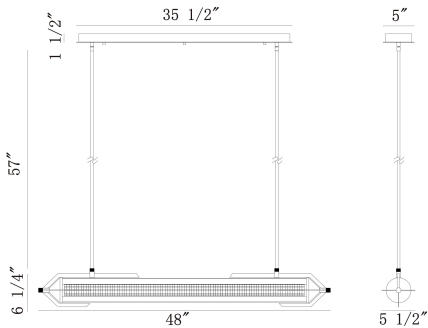

### PRODUCT DETAILS

No.	:	45715-013
Product Color	:	Polished Nickel
Product Material	:	Iron
Shade / Accent Colour	:	clear
Shade / Accent Material	:	Alu+glass
Length	:	48"
Width	:	5.25"
Height	:	65.75"
Overall Height	:	65.75"
Weight	:	25lbs

### TECHNICAL DETAILS

Light Direction	:	Up and Down
Hanging Support Type	:	ROD
Hanging Support Length	:	57"
Rods Included	:	Yes
Location	:	Dry