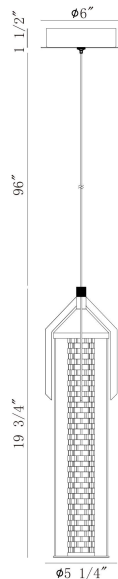

Espada, Espada, pendant

PRODUCT DETAILS

No.	:	45716-010
Product Color	:	Polished Nickel
Product Material	:	Iron
Shade / Accent Colour	:	clear
Shade / Accent Material	:	Alu+glass
Diameter	:	5.25"
Height	:	19.75"
Overall Height	:	115.75"
Weight	:	5.7lbs

LIGHT SOURCE DETAILS

Number of Bulbs	:	1
Light Source	:	LED
Light Source Type	:	LED
Input Voltage	:	120V
Bulb Voltage	:	36V
Socket Type	:	LED
Wattage	:	18W
Delivered Lumens	:	1064lm
Kelvin	:	3000K
CRI	:	90
Bulb Included	:	Yes
Dimmable	:	Yes

OPTIONS AVAILABLE

ITEM NO.	FINISH	SHADE
45716-010	Polished Nickel	clear
45716-027	Gold	clear

TECHNICAL DETAILS

Light Direction	:	Up and Down
Hanging Support Type	:	AIRCRAFT CABLE
Hanging Support Length	:	96"
Rods Included	:	No
Location	:	Dry