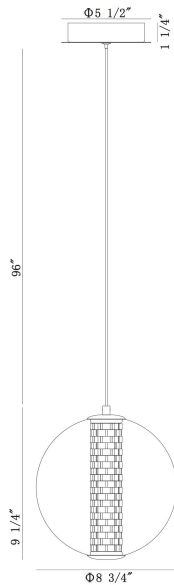

ATOMO, ATOMO, 1LT PD

OPTIONS AVAILABLE

ITEM NO.	FINISH	SHADE
45735-011	Chrome	Clear
45735-023	Gold	smoke

PRODUCT DETAILS

No.	:	45735-011
Product Color	:	Chrome
Product Material	:	Iron
Shade / Accent Colour	:	Clear
Shade / Accent Material	:	Alu+Glass+Acrylic
Diameter	:	8.75"
Height	:	9.25"
Overall Height	:	106.5"
Weight	:	3.1lbs
Shade Height	:	9.25"
Shade Diameter	:	8.75"

LIGHT SOURCE DETAILS

Number of Bulbs	:	1
Light Source	:	LED
Light Source Type	:	LED
Input Voltage	:	120V
Bulb Voltage	:	36V
Socket Type	:	LED
Wattage	:	7W
Total Wattage	:	11W
Delivered Lumens	:	179lm
Kelvin	:	3000K
CRI	:	90
Bulb Included	:	Yes
Dimmable	:	Yes

TECHNICAL DETAILS

Light Direction	:	Up and Down
Hanging Support Type	:	AIRCRAFT CABLE
Hanging Support Length	:	96"
Canopy / Backplate Height	:	1.25"
Canopy / Backplate Dia.	:	5.5"
Location	:	Dry

PROJECT INFORMATION