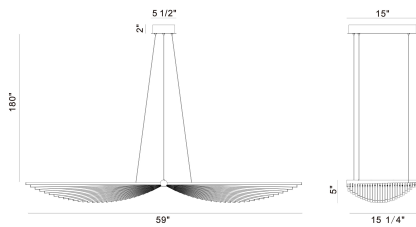

Seraph, SERAPH, LED CHANDELIER

PRODUCT DETAILS

No.	:	46344-021
Product Color	:	Gold
Product Material	:	Iron
Shade / Accent Colour	:	NA
Shade / Accent Material	:	Acrylic
Length	:	59"
Width	:	15.25"
Height	:	5"
Overall Height	:	186.22"
Weight	:	15lbs

TECHNICAL DETAILS

Light Direction	:	Down
Hanging Support Type	:	AIRCRAFT CABLE
Hanging Support Length	:	180"
Rods Included	:	No
Location	:	Dry

OPTIONS AVAILABLE

ITEM NO.	FINISH	SHADE
46344-014	Black	NA
46344-021	Gold	NA